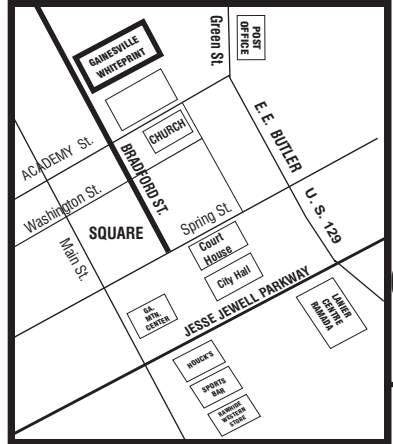

LAKEVIEW
ACADEMY

EXIT 24

FROM DAWSONVILLE :

Take Dawsonville Hwy. Turn (left) at the 2nd traffic light after "Lakeshore Mall" onto West Washington St. to Academy Street at the top of the hill. Then (left) onto Academy Street. Follow Academy St. to the 2nd traffic light & turn (left) onto Bradford St. we're on the (right).

- Exit 22 (left)

Onto Hwy. 129 or E.E. Butler. Follow to Jesse Jewell. Cross Jesse Jewell & go to the 2nd traffic light & turn (left) onto Washington St. Go to 2nd traffic light & turn (right) onto Bradford St. After a caution light & one traffic light, we're on the (right).

EXIT 22

FROM CUMMING :

Take 369 or Browns Bridge Rd. To Jesse Jewell (369 turns into Jesse Jewell). Follow Jesse Jewell to Academy Street.
 Turn (left) onto Academy Street & turn (left) at the 3rd traffic light, we're on the right.

EXIT 20

MAP PRODUCED BY GAINESVILLE WHITEPRINT

OAKWOOD/ATLANTA

LEE GILMER MEMORIAL AIRPORT

DAWSONVILLE

DAWSONVILLE HIGHWAY

53

60